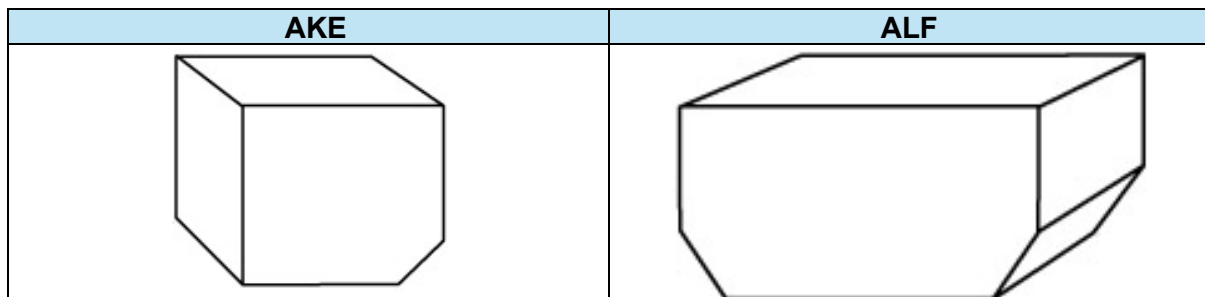

Baggage Container Dimensions (for use in FWD/AFT holds)

Type	Internal Dimensions (Length x Width x Height)
AKE	1.40 m x 1.96 m x 1.52 m (4.59 ft x 6.43 ft x 4.99 ft)
ALF	3.03 m x 1.43 m x 1.48 m (9.94 ft x 4.69 ft x 4.86 ft)