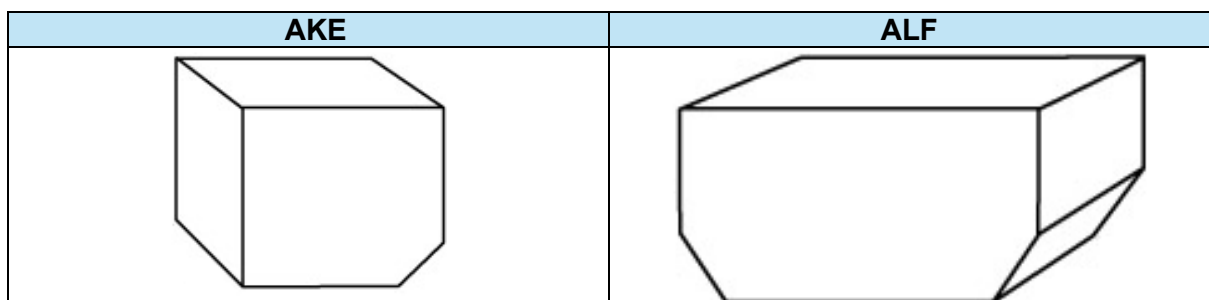

Baggage Container Dimensions (for use in FWD/AFT holds)

Type	Internal Dimensions (Length x Width x Height)
AKE	1.40 m x 1.96 m x 1.52 m (4.59 ft x 6.43 ft x 4.99 ft)
ALF	3.03 m x 1.43 m x 1.48 m (9.94 ft x 4.69 ft x 4.86 ft)