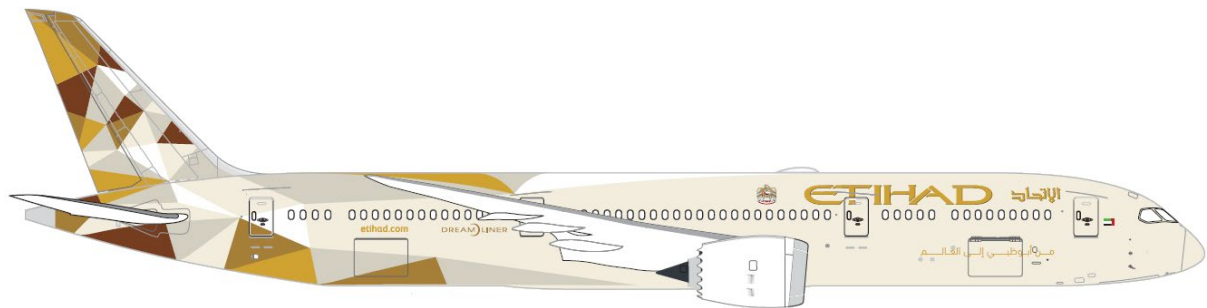

B787-9 & B787-10