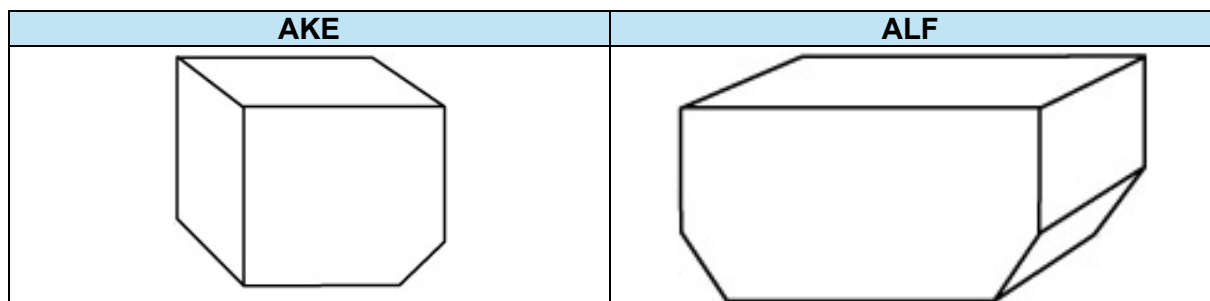

Baggage Container Dimensions (for use in FWD/AFT holds)

Type	Internal Dimensions (Length x Width x Height)
AKE	1.40 m x 1.96 m x 1.52 m (4.59 ft x 6.43 ft x 4.99 ft)
ALF	3.03 m x 1.43 m x 1.48 m (9.94 ft x 4.69 ft x 4.86 ft)