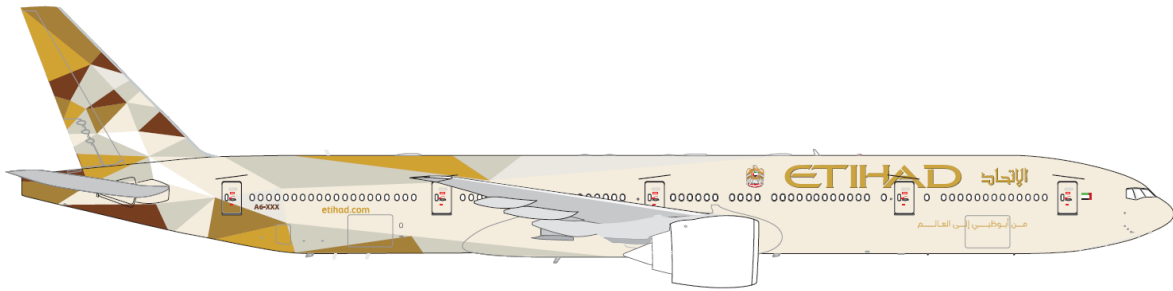

B777-300ER