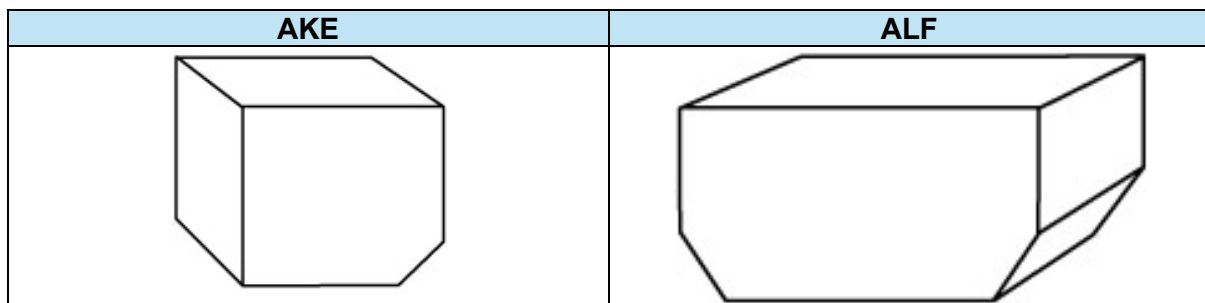

Compartment	Hold Dimensions (Length x Width x Height)
FWD	4.85 m x 1.43 m x 1.24 m (15.91 ft x 4.69 ft x 4.07 ft)
AFT	6.55 m x 1.43 m x 1.24 m (21.50 ft x 4.69 ft x 4.07 ft)
BULK	3.24m x 1.41 m x 0.82 m (10.63 ft x 4.62 ft x 2.69 ft)

A330-200 & A330-300

Cargo Door Dimensions

Compartment	Door Dimensions (Width x Height)
BULK	0.95 m x 1.07 m (3.12 ft x 3.51 ft)

Cargo Hold Dimensions

Compartment	Hold Dimensions (Length x Width x Height)
BULK	4.04 m x 3.81 m x 1.82 m (13.25 ft x 12.50 ft x 5.97 ft)

Baggage Container Dimensions (for use in FWD/AFT holds)

Type	Internal Dimensions (Length x Width x Height)
AKE	1.40m x 1.96 m x 1.52 m (4.59 ft x 6.43 ft x 4.99 ft)
ALF	3.03 m x 1.43 m x 1.48 m (9.94 ft x 4.69 ft x 4.86 ft)

A350-1000

Cargo Door Dimensions

Compartment	Door Dimensions (Width x Height)
BULK	0.95 m x 0.76 m (3.12 ft x 2.49 ft)

Cargo Hold Dimensions

Compartment	Hold Dimensions (Length x Width x Height)
BULK	1.91 m x 1.19 m x 1.68 m (6.27 ft x 3.90 ft x 5.51 ft)